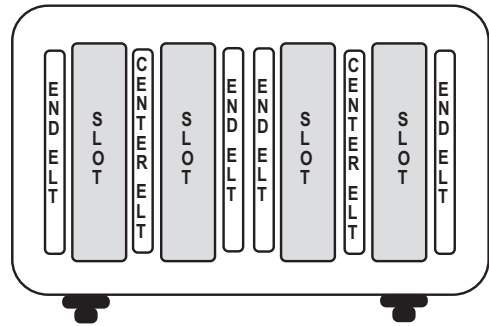

Sandwich Toaster
CSTW-2

(Individual timer control for each slot)

2- slot Sandwich Toaster Parts

- T-25002 - end element, covered mica, 120 volt
- NOTE: this toaster uses four end elements / no center elements
- T-25020 - sandwich holder
- T-25012 - Manual Timer with knob
- T-25051 - Dial/Knob for Timer

4-Slot Toasters

Standard: CTW-4M, CTS-4,
Electronic: CTB-4E, CTS-4E

(Has selector switch for 2 or 4 slot operation)

4- slot Mica & Electronic Toaster Parts

- T-25003 - 4-slot center element, covered mica, 120 volt
- T-25004 - 4-slot end element, covered mica, 120 volt
- T-25005 - 4-slot center element, covered mica, 208/220 volt
- T-25006 - 4 -slot end element, covered mica, 208/220 volt
- T-25012 - Manual Timer with knob (for CTW-4M & CTS-4;
- Note: electronic controls for CTB-4E & CTS-4E no longer available.)**
- T-25051 - Dial/Knob for Timer

4-Slot Buffet Toaster

CBF-4M

(Has 2 timers for individual 2 slot operation)

4- slot Buffet Toaster Parts

- NOTE: this toaster uses four end elements and two center elements
- T-25001 - 2-slot center element, covered mica, 120 volt
- T-25060 - End element, covered mica, for CBF-4M 120 volt
- T-25050 - Manual Timer with knob & bell
- T-25049 - Shade Control Knob for Timer