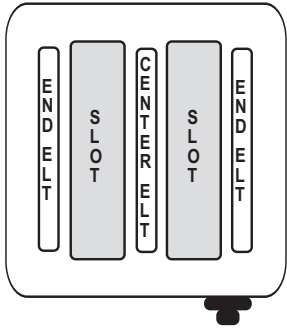

Cadco, Ltd.

All our current toaster models feature
KoverTec™ Heavy Duty Mica Covered Elements

2-Slot Toasters
CTB-2, CTW-2

(Has selector switch for 1 or 2 slot operation)

2- slot Mica Toaster Parts

- T-25001 - 2-slot center element, covered mica, 120 volt
- T-25002 - 2-slot end element, covered mica, 120 volt
- T-25012 - Manual Timer with knob
- T-25051 - Dial/Knob for Timer

**2-Slot (1.25" wide slots)
Bagel Toasters**
CBT-2, CBT-2B

(Timer activates both slots at once)

2-slot Bagel Toaster Parts

- T-25002- 2-slot end element, covered mica, 120 volt
- NOTE: this toaster uses four end elements / no center elements
- T-25012 - Manual Timer with knob
- T-25051 - Dial/Knob for Timer

Sandwich Toaster
CSTW-2

(Individual timer control for each slot)

2- slot Sandwich Toaster Parts

- T-25002 - end element, covered mica, 120 volt
- NOTE: this toaster uses four end elements / no center elements
- T-25020 - sandwich holder
- T-25012 - Manual Timer with knob
- T-25051 - Dial/Knob for Timer

4-Slot Toasters

Standard: CTW-4M, CTS-4,
Electronic: CTB-4E, CTS-4E

(Has selector switch for 2 or 4 slot operation)

4- slot Mica & Electronic Toaster Parts

- T-25003 - 4-slot center element, covered mica, 120 volt
- T-25004 - 4-slot end element, covered mica, 120 volt
- T-25005 - 4-slot center element, covered mica, 208/220 volt
- T-25006 - 4 -slot end element, covered mica, 208/220 volt
- T-25012 - Manual Timer with knob (for CTW-4M & CTS-4;
- Note: electronic controls for CTB-4E & CTS-4E no longer available.)**
- T-25051 - Dial/Knob for Timer