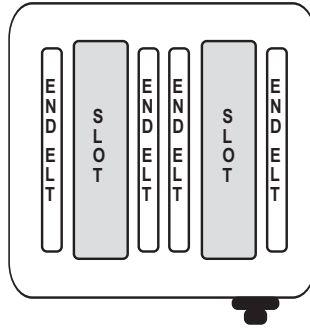

Cadco, Ltd.

All our current toaster models feature
KoverTec™ Heavy Duty Mica Covered Elements

2-Slot Toasters
CTB-2, CTW-2

(Has selector switch for 1 or 2 slot operation)

2- slot Mica Toaster Parts

- T-25001 - 2-slot center element, covered mica, 120 volt
- T-25002 - 2-slot end element, covered mica, 120 volt
- T-25012 - Manual Timer with knob
- T-25051 - Dial/Knob for Timer

**2-Slot (1.25" wide slots)
Bagel Toasters**
CBT-2, CBT-2B

(Timer activates both slots at once)

2-slot Bagel Toaster Parts

- T-25002- 2-slot end element, covered mica, 120 volt
- NOTE: this toaster uses four end elements / no center elements
- T-25012 - Manual Timer with knob
- T-25051 - Dial/Knob for Timer

Sandwich Toaster
CSTW-2

(Individual timer control for each slot)

2- slot Sandwich Toaster Parts

- T-25002 - end element, covered mica, 120 volt
- NOTE: this toaster uses four end elements / no center elements
- T-25020 - sandwich holder
- T-25012 - Manual Timer with knob
- T-25051 - Dial/Knob for Timer

4-Slot Toasters

Standard: CTW-4M, CTS-4,
Electronic: CTB-4E, CTS-4E

(Has selector switch for 2 or 4 slot operation)

4- slot Mica & Electronic Toaster Parts

- T-25003 - 4-slot center element, covered mica, 120 volt
- T-25004 - 4-slot end element, covered mica, 120 volt
- T-25005 - 4-slot center element, covered mica, 208/220 volt
- T-25006 - 4 -slot end element, covered mica, 208/220 volt
- T-25012 - Manual Timer with knob (for CTW-4M & CTS-4;
- Note: electronic controls for CTB-4E & CTS-4E no longer available.)**
- T-25051 - Dial/Knob for Timer