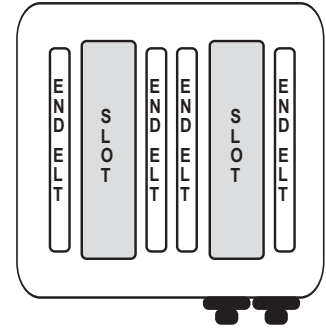

Cadco, Ltd.

All our current toaster models feature
KoverTec™ Heavy Duty Mica Covered Elements

2-Slot Toasters
CTB-2, CTW-2

(Has selector switch for 1 or 2 slot operation)

2- slot Mica Toaster Parts

- T-25001 - 2-slot center element, covered mica, 120 volt
- T-25002 - 2-slot end element, covered mica, 120 volt
- T-25012 - Manual Timer with knob
- T-25051 - Dial/Knob for Timer

**2-Slot (1.25" wide slots)
Bagel Toasters**
CBT-2, CBT-2B

(Timer activates both slots at once)

2-slot Bagel Toaster Parts

- T-25002- 2-slot end element, covered mica, 120 volt
- NOTE: this toaster uses four end elements / no center elements
- T-25012 - Manual Timer with knob
- T-25051 - Dial/Knob for Timer

Sandwich Toaster
CSTW-2

(Individual timer control for each slot)

2- slot Sandwich Toaster Parts

- T-25002 - end element, covered mica, 120 volt
- NOTE: this toaster uses four end elements / no center elements
- T-25020 - sandwich holder
- T-25012 - Manual Timer with knob
- T-25051 - Dial/Knob for Timer

4-Slot Toasters

Standard: CTW-4M, CTS-4,
Electronic: CTB-4E, CTS-4E

(Has selector switch for 2 or 4 slot operation)

4- slot Mica & Electronic Toaster Parts

- T-25003 - 4-slot center element, covered mica, 120 volt
- T-25004 - 4-slot end element, covered mica, 120 volt
- T-25005 - 4-slot center element, covered mica, 208/220 volt
- T-25006 - 4 -slot end element, covered mica, 208/220 volt
- T-25012 - Manual Timer with knob (for CTW-4M & CTS-4;
- Note: electronic controls for CTB-4E & CTS-4E no longer available.)**
- T-25051 - Dial/Knob for Timer