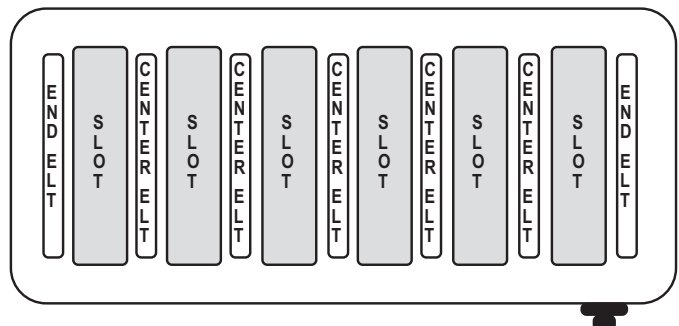

4-Slot Toasters

Standard: CTW-4M, CTS-4,
Electronic: CTB-4E, CTS-4E

(Has selector switch for 2 or 4 slot operation)

4- slot Mica & Electronic Toaster Parts

- T-25003 - 4-slot center element, covered mica, 120 volt
- T-25004 - 4-slot end element, covered mica, 120 volt
- T-25005 - 4-slot center element, covered mica, 208/220 volt
- T-25006 - 4 -slot end element, covered mica, 208/220 volt
- T-25012 - Manual Timer with knob (for CTW-4M & CTS-4;
- Note: electronic controls for CTB-4E & CTS-4E no longer available.)**
- T-25051 - Dial/Knob for Timer

4-Slot Buffet Toaster

CBF-4M

(Has 2 timers for individual 2 slot operation)

4- slot Buffet Toaster Parts

- NOTE: this toaster uses four end elements and two center elements
- T-25001 - 2-slot center element, covered mica, 120 volt
- T-25060 - End element, covered mica, for CBF-4M 120 volt
- T-25050 - Manual Timer with knob & bell
- T-25049 - Shade Control Knob for Timer

6-Slot Toaster

CTW-6

(Has selector switch for 2, 4, or 6 slot operation)

6-slot Mica Toaster Parts

- T-25008 - 6-slot center element, covered mica, 208/220 volt
- T-25009 - 6-slot end element, covered mica, 208/220 volt
- T-25012 - Timer with knob
- T-25051 - Dial/Knob for Timer