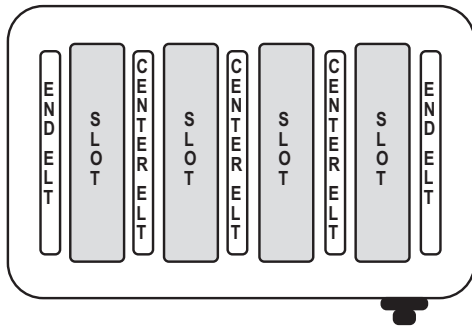

**2-Slot (1.25" wide slots)
Bagel Toasters**
CBT-2, CBT-2B

(Timer activates both slots at once)

2-slot Bagel Toaster Parts

- T-25002- 2-slot end element, covered mica, 120 volt
- NOTE: this toaster uses four end elements / no center elements
- T-25012 - Manual Timer with knob
- T-25051 - Dial/Knob for Timer

Sandwich Toaster
CSTW-2

(Individual timer control for each slot)

2- slot Sandwich Toaster Parts

- T-25002 - end element, covered mica, 120 volt
- NOTE: this toaster uses four end elements / no center elements
- T-25020 - sandwich holder
- T-25012 - Manual Timer with knob
- T-25051 - Dial/Knob for Timer

4-Slot Toasters

Standard: CTW-4M, CTS-4,
Electronic: CTB-4E, CTS-4E

(Has selector switch for 2 or 4 slot operation)

4- slot Mica & Electronic Toaster Parts

- T-25003 - 4-slot center element, covered mica, 120 volt
- T-25004 - 4-slot end element, covered mica, 120 volt
- T-25005 - 4-slot center element, covered mica, 208/220 volt
- T-25006 - 4 -slot end element, covered mica, 208/220 volt
- T-25012 - Manual Timer with knob (for CTW-4M & CTS-4;
- Note: electronic controls for CTB-4E & CTS-4E no longer available.)**
- T-25051 - Dial/Knob for Timer