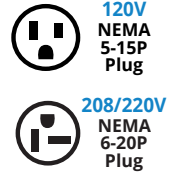

Cadco Commercial Toasters

COMMON FEATURES

- Heavy duty KoverTec™ mica elements with 2 year warranty
- Keep-warm feature with manual ejector knob
- Manual timer
- Pull-out crumb tray
- Full one year warranty covering parts (except 2 years on elements) and labor
- UL, NSF, CSA
- Freight Class 200

CBF-4M: 4-Slot Buffet Toaster

- 2 manual timer controls
- Keep-warm feature with two manual ejector knobs for independent 2-slot operation
- Stainless steel housing with metallic grey end panels
- Toasting slot dimensions: W:1", H:5", L:5"
- Fits standard size bagels
- Available in 120 volts only