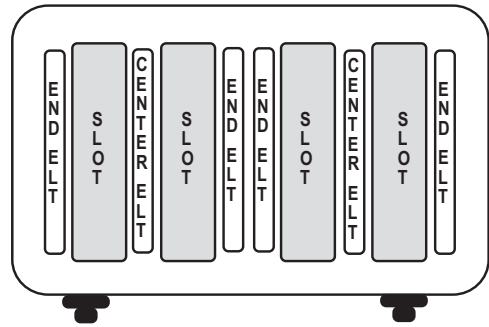

4-Slot Buffet Toaster CBF-4M

(Has 2 timers for individual 2 slot operation)

4- slot Buffet Toaster Parts

NOTE: this toaster uses four end elements and two center elements

T-25001 - 2-slot center element, covered mica, 120 volt

T-25060 - End element, covered mica, for CBF-4M 120 volt

T-25050 - Manual Timer with knob & bell

T-25049 - Shade Control Knob for Timer

6-Slot Toaster CTW-6

(Has selector switch for 2,4, or 6 slot operation)

6-slot Mica Toaster Parts

T-25008 - 6-slot center element, covered mica, 208/220 volt

T-25009 - 6-slot end element, covered mica, 208/220 volt

T-25012 - Timer with knob

T-25051 - Dial/Knob for Timer