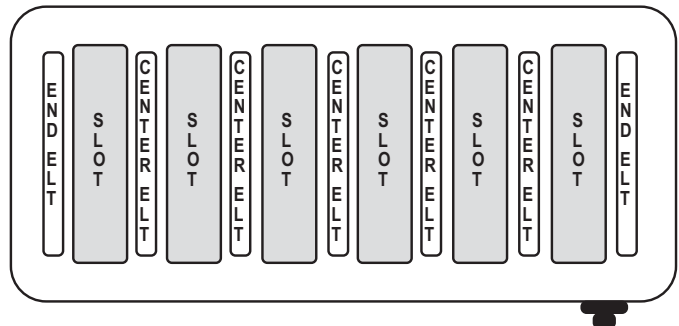

4-Slot Buffet Toaster CBF-4M

(Has 2 timers for individual 2 slot operation)

4- slot Buffet Toaster Parts

NOTE: this toaster uses four end elements and two center elements

T-25001 - 2-slot center element, covered mica, 120 volt

T-25060 - End element, covered mica, for CBF-4M 120 volt

T-25050 - Manual Timer with knob & bell

T-25049 - Shade Control Knob for Timer

6-Slot Toaster CTW-6

(Has selector switch for 2,4, or 6 slot operation)

6-slot Mica Toaster Parts

T-25008 - 6-slot center element, covered mica, 208/220 volt

T-25009 - 6-slot end element, covered mica, 208/220 volt

T-25012 - Timer with knob

T-25051 - Dial/Knob for Timer

Cadco, Ltd.