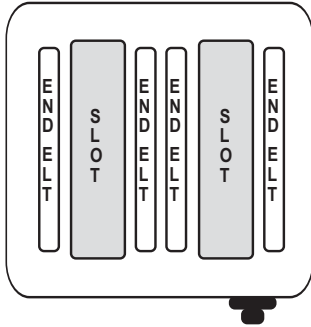

All our current toaster models feature KoverTec™ Heavy Duty Mica Covered Elements

2-Slot (1.25" wide slots) Bagel Toasters CBT-2, CBT-2B

(Timer activates both slots at once)

2-slot Bagel Toaster Parts

T-25002- 2-slot end element, covered mica, 120 volt

NOTE: this toaster uses four end elements /
no center elements

T-25012 - Manual Timer with knob

T-25051 - Dial/Knob for Timer

4-Slot Toasters

Standard: CTW-4M, CTS-4,
Electronic: CTB-4E, CTS-4E

(Has selector switch for 2 or 4 slot operation)

4- slot Mica & Electronic Toaster Parts

T-25003 - 4-slot center element, covered mica, 120 volt

T-25004 - 4-slot end element, covered mica, 120 volt

T-25005 - 4-slot center element, covered mica, 208/220 volt

6-slot Mica Toaster Parts

T-25008 - 6-slot center element, covered mica, 208/220 volt

T-25009 - 6-slot end element, covered mica, 208/220 volt

T-25012 - Timer with knob

T-25051 - Dial/Knob for Timer

Cadco, Ltd.