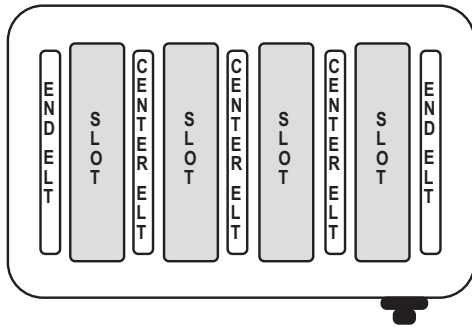

All our current toaster models feature KoverTec™ Heavy Duty Mica Covered Elements

2-Slot (1.25" wide slots) Bagel Toasters CBT-2, CBT-2B

(Timer activates both slots at once)

2-slot Bagel Toaster Parts

T-25002- 2-slot end element, covered mica, 120 volt

NOTE: this toaster uses four end elements /
no center elements

T-25012 - Manual Timer with knob

T-25051 - Dial/Knob for Timer

4-Slot Toasters

Standard: CTW-4M, CTS-4,
Electronic: CTB-4E, CTS-4E

(Has selector switch for 2 or 4 slot operation)

4- slot Mica & Electronic Toaster Parts

T-25003 - 4-slot center element, covered mica, 120 volt

T-25004 - 4-slot end element, covered mica, 120 volt

T-25005 - 4-slot center element, covered mica, 208/220 volt

6-slot Mica Toaster Parts

T-25008 - 6-slot center element, covered mica, 208/220 volt

T-25009 - 6-slot end element, covered mica, 208/220 volt

T-25012 - Timer with knob

T-25051 - Dial/Knob for Timer

Cadco, Ltd.